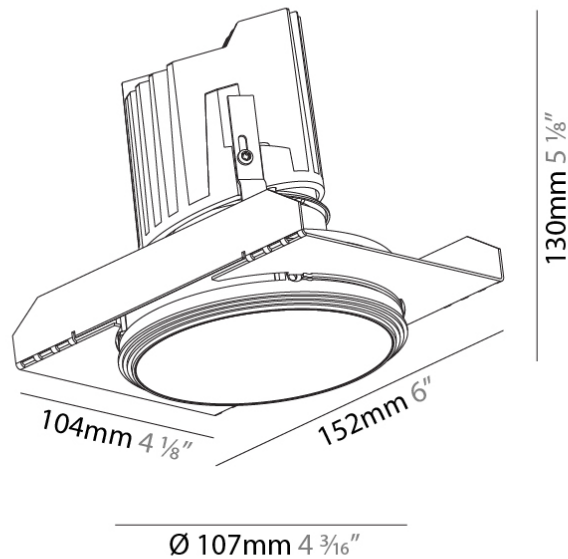

ELECTRICAL

Lamp Type: LED (Zhaga Standard)
Input Wattage (W): 13
Total Output Wattage (W): 11.8
Dimming: Tri-Mode (Non-Dimming and Phase Dimming (120Vac only) and 0-10V Dimming)
Driver Included: No
Driver Location: Recessed Housing
Driver Type: Constant Current - Universal
Driver Class: Class 2
Housing: See components
Input Voltage (V): 120 - 277
Constant Current (MA): 350

LED

Number of LEDs: 1
Color Temperature (°K): 2700 / 3000 / 3500 / 4000
Max. Delivered Lumen (lm): 876 / 909 / 955 / 974
Nominal Lumen (lm): 1304 / 1352 / 1421 / 1450
CRI: >90 CRI
Efficiency (%): 87.9 / 88.4 / 87.9
Lamp Life (hrs): 50000
Upon Request: RGB-W Tunable White Special Color Temperature Special LED

OPTICAL

Reflector°: 18 / 42 / 60
Optic°: Lens Pack - No Lens / Linear Spread Lens / Honeycomb / Spread Lens
Upon Request: Special Beam Angles

RATINGS AND CERTIFICATIONS

382, F 416-247-9319, www.zaneen.com

Created by Interlight for North American Standards at the end of the existing Model #. For assistance on 'custom' specifications, contact zteam@zaneen.com. In a constant effort to supply the best product, we reserve the right to change specifications or materials without notice. The most recent specification sheets are found at zaneen.com

IP rating: IP20